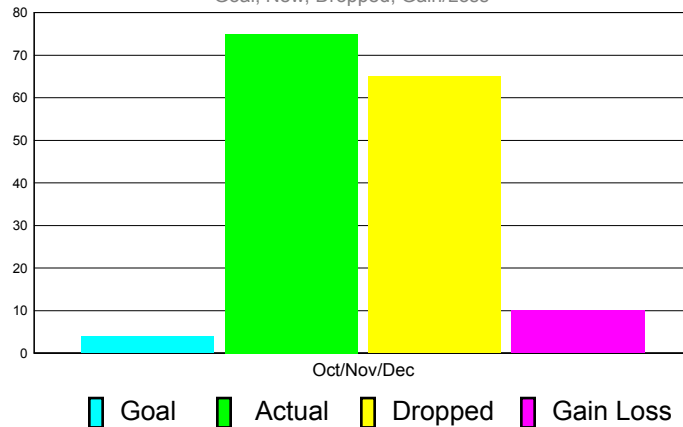

Membership Results 2011-2012

Goal, New, Dropped, Gain/Loss